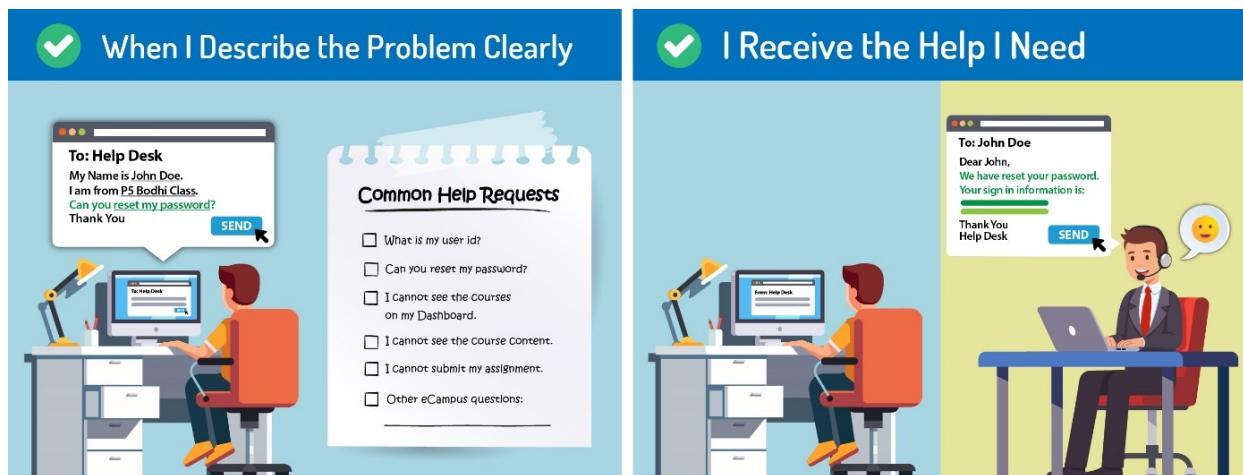

How to Get Help

(A) Visit website for general help

Frequently Asked Questions: <https://info.learnforlife.sg/faqs>

Online Self Help : <https://info.learnforlife.sg/help>

(B) Email Help Desk for password reset

help@learnforlife.sg

Please provide the following details in the email to help us identify the eCampus account:

- Full Name
- Level
- Class

When I describe my problems clearly in the email, Help Desk will be able to help me.